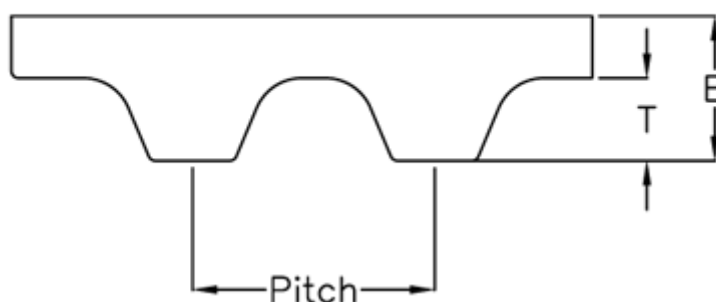

Article number: 602776210505

Description: Gates Timing Belt Synchropower PU 12 T2.5 500

Measures

Height B mm	= 1.3
Height T mm	= 0.7
Length	= 500
Number of teeth	= 200
Pitch	= 2.5
Type	= PU 12 T2,5 500
Width	= 12